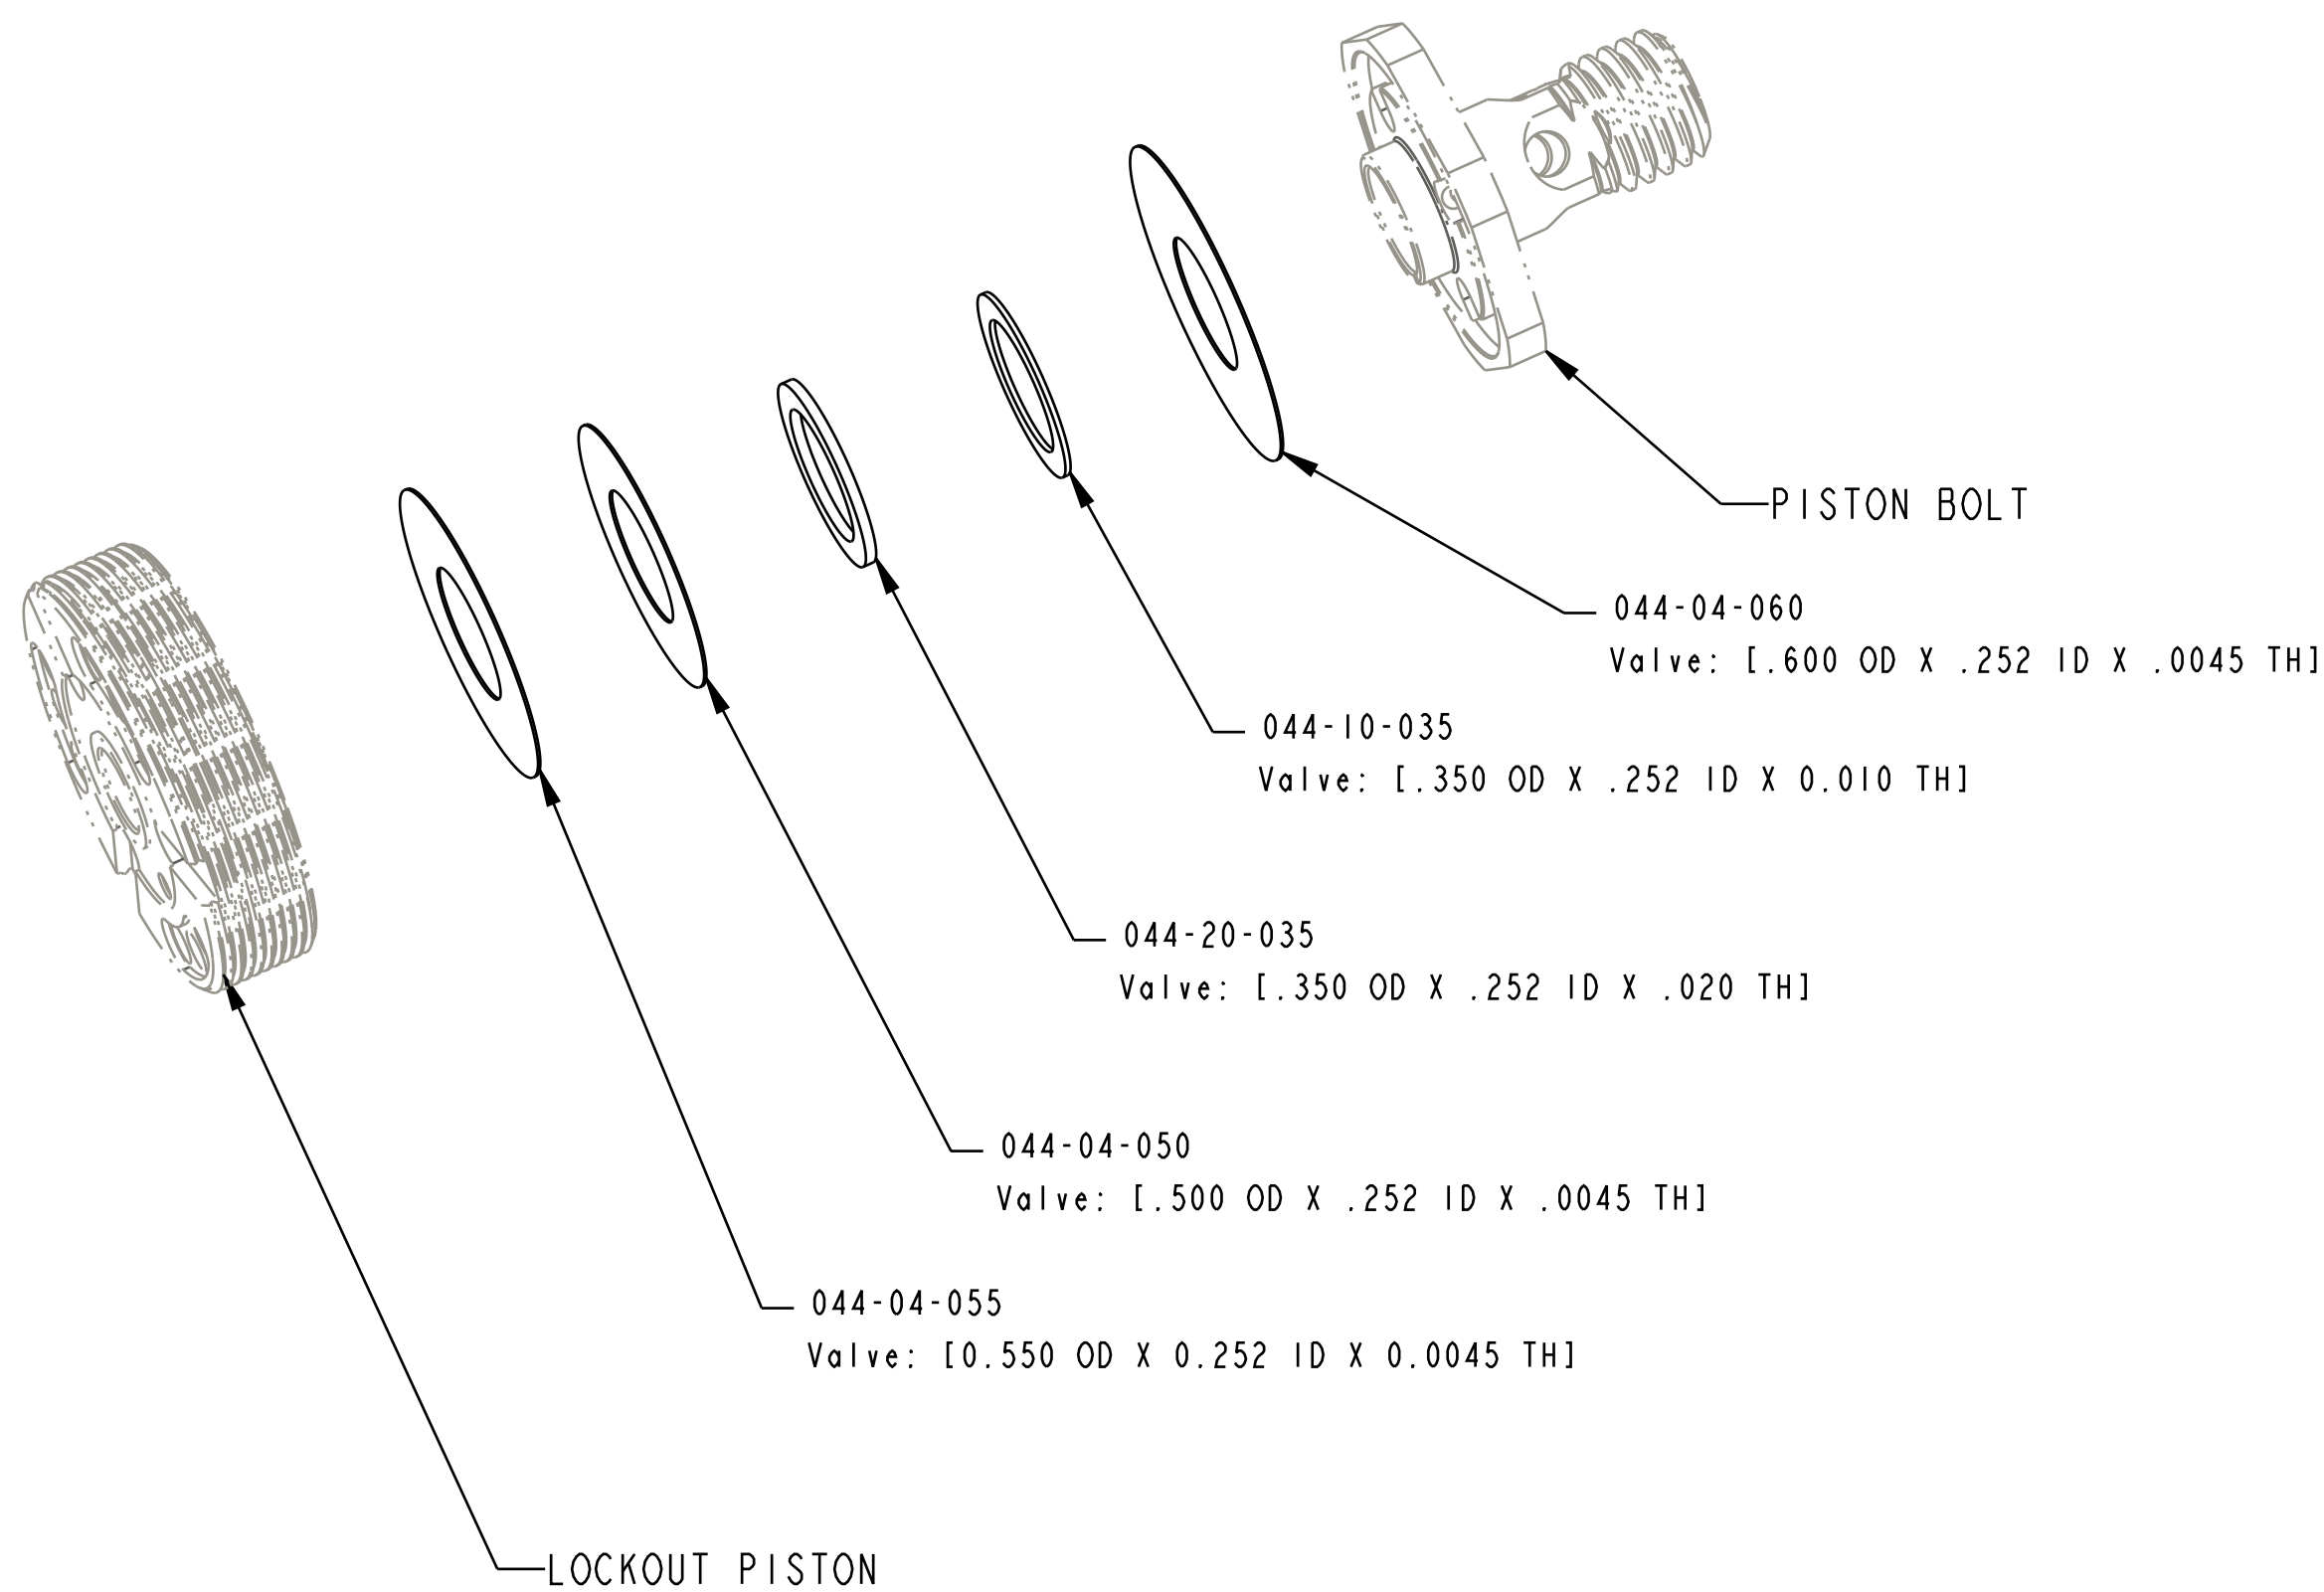

4

3

2

1

SECTION B-B
SCALE 5.000

FOX FOX Factory, Inc. Ph 831-768-1100
130 Hangar Way, Watsonville, CA 95076 USA Fax 831-768-9312

TITLE
Valve Stack Assy: 2018 Float DPS,
Lockout Firm, CMF

SIZE DWG. NO. **805-05-201-KIT**

PLOT SCALE 3.00:1 SHEET 1 OF 1

PROPRIETARY
THIS DOCUMENT CONTAINS CONFIDENTIAL, PROPRIETARY INFORMATION
THAT IS FOX PROPERTY. DO NOT DISCLOSE TO OR DUPLICATE
FOR OTHERS EXCEPT AS AUTHORIZED BY FOX.

4

3

2

ProE ASSEM