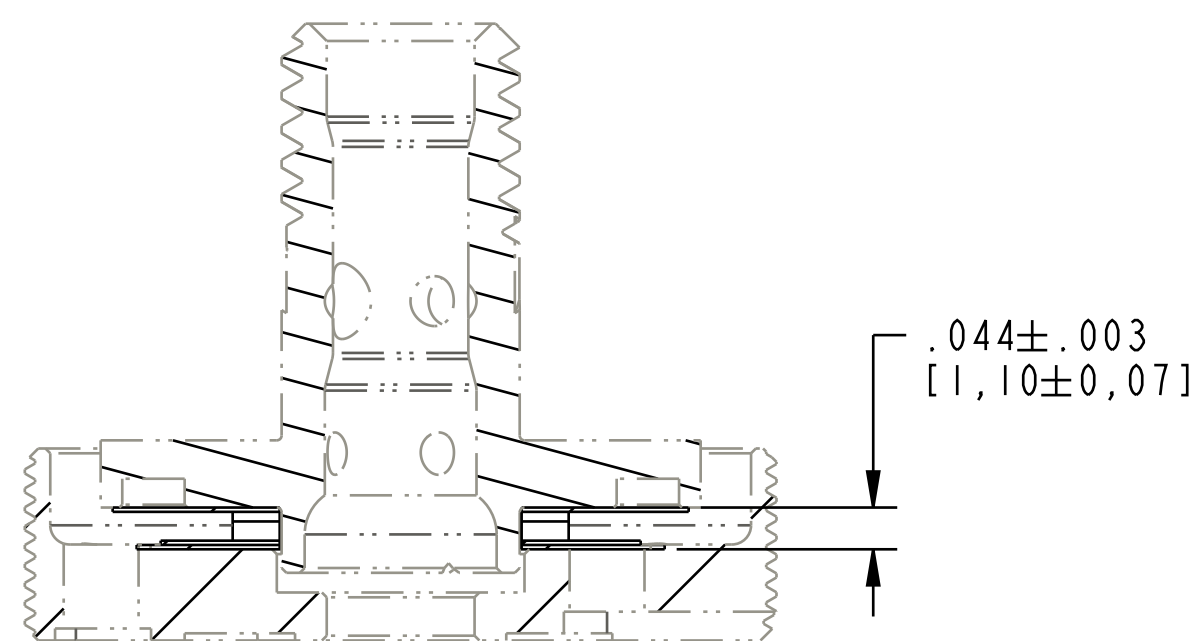

4

3

2

1

SECTION B-B
SCALE 5.000

FOX FOX Factory, Inc. Ph 831-768-1100
130 Hangar Way, Watsonville, CA 95076 USA Fax 831-768-9312

TITLE
Valve Stack Assy: 2018 Float DPS,
Lockout Firm, CMF

SIZE DWG. NO. **805-05-201-KIT**

PLOT SCALE 3.00:1 SHEET 1 OF 1

PROPRIETARY
THIS DOCUMENT CONTAINS CONFIDENTIAL, PROPRIETARY INFORMATION
THAT IS FOX PROPERTY. DO NOT DISCLOSE TO OR DUPLICATE
FOR OTHERS EXCEPT AS AUTHORIZED BY FOX.

4

3

2

ProE ASSEM