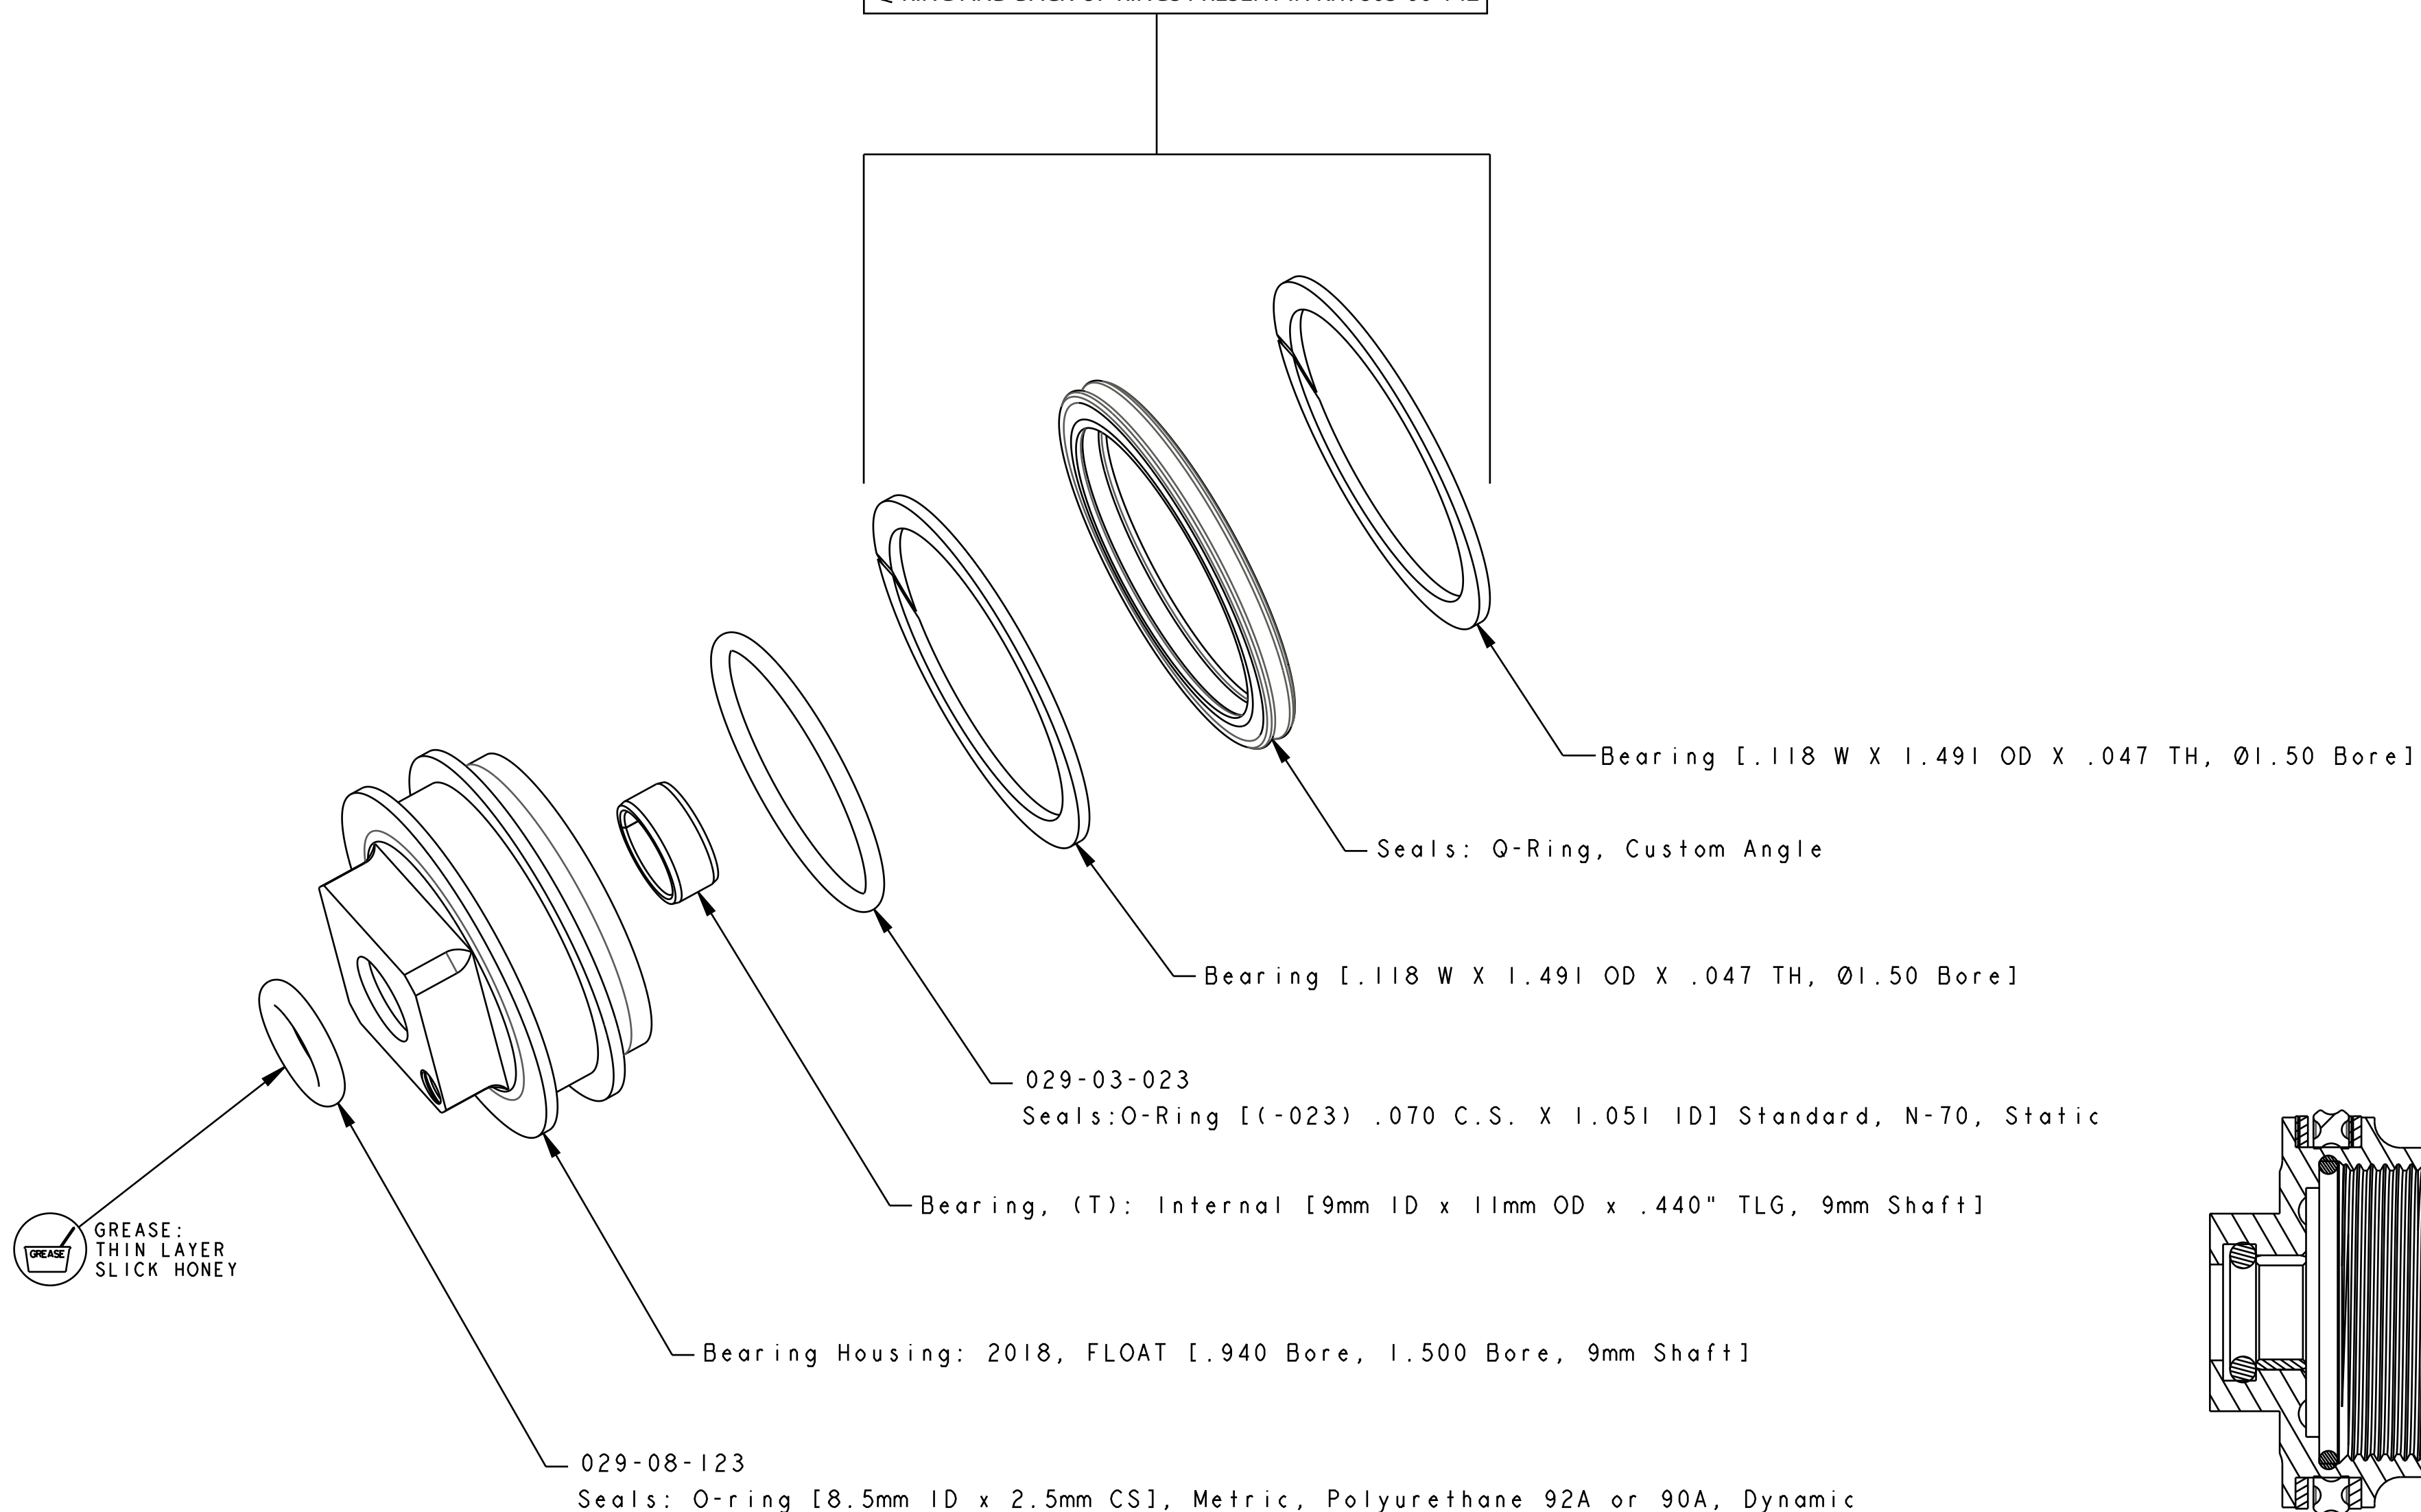

4

3

2

1

Q-RING AND BACK-UP RINGS PRESENT IN KIT: 803-00-142

FOX		FOX Factory, Inc.	Ph 831-768-1100
		130 Hangar Way, Watsonville, CA 95076 USA	Fax 831-768-9312
TITLE			
BEARING ASSY: FLOAT, 2018, SHORT			
[.940 BORE, 1.500 BORE, 9mm SHAFT]			
SIZE	DWG. NO.	812-06-087-KIT	
C			
PLOT SCALE [.2] : 1		SHEET 1 OF 1	