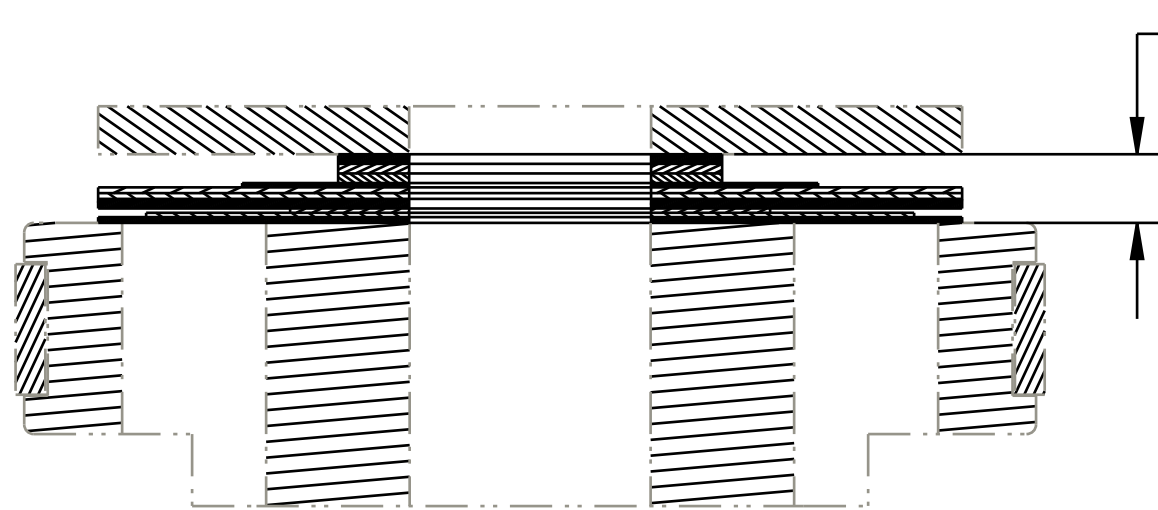

4

3

2

1

STACK HEIGHT $\pm .003$
 $[\pm 0,07]$

CONFIGURATION	STACK HEIGHT
1 SPACER	.052
2 SPACERS	.062
3 SPACERS	.072

SECTION A-A
 SCALE 5:1

		FOX Factory, Inc.	Ph 831-768-1100 Fox 831-768-9312
TITLE		Valve Stack Assy: 2020 VAN/Bomber, Linear Compression, CM	
SIZE	DWG. NO.	805-05-421-KIT	
PLOT SCALE	2:1	SHEET 1 OF 1	