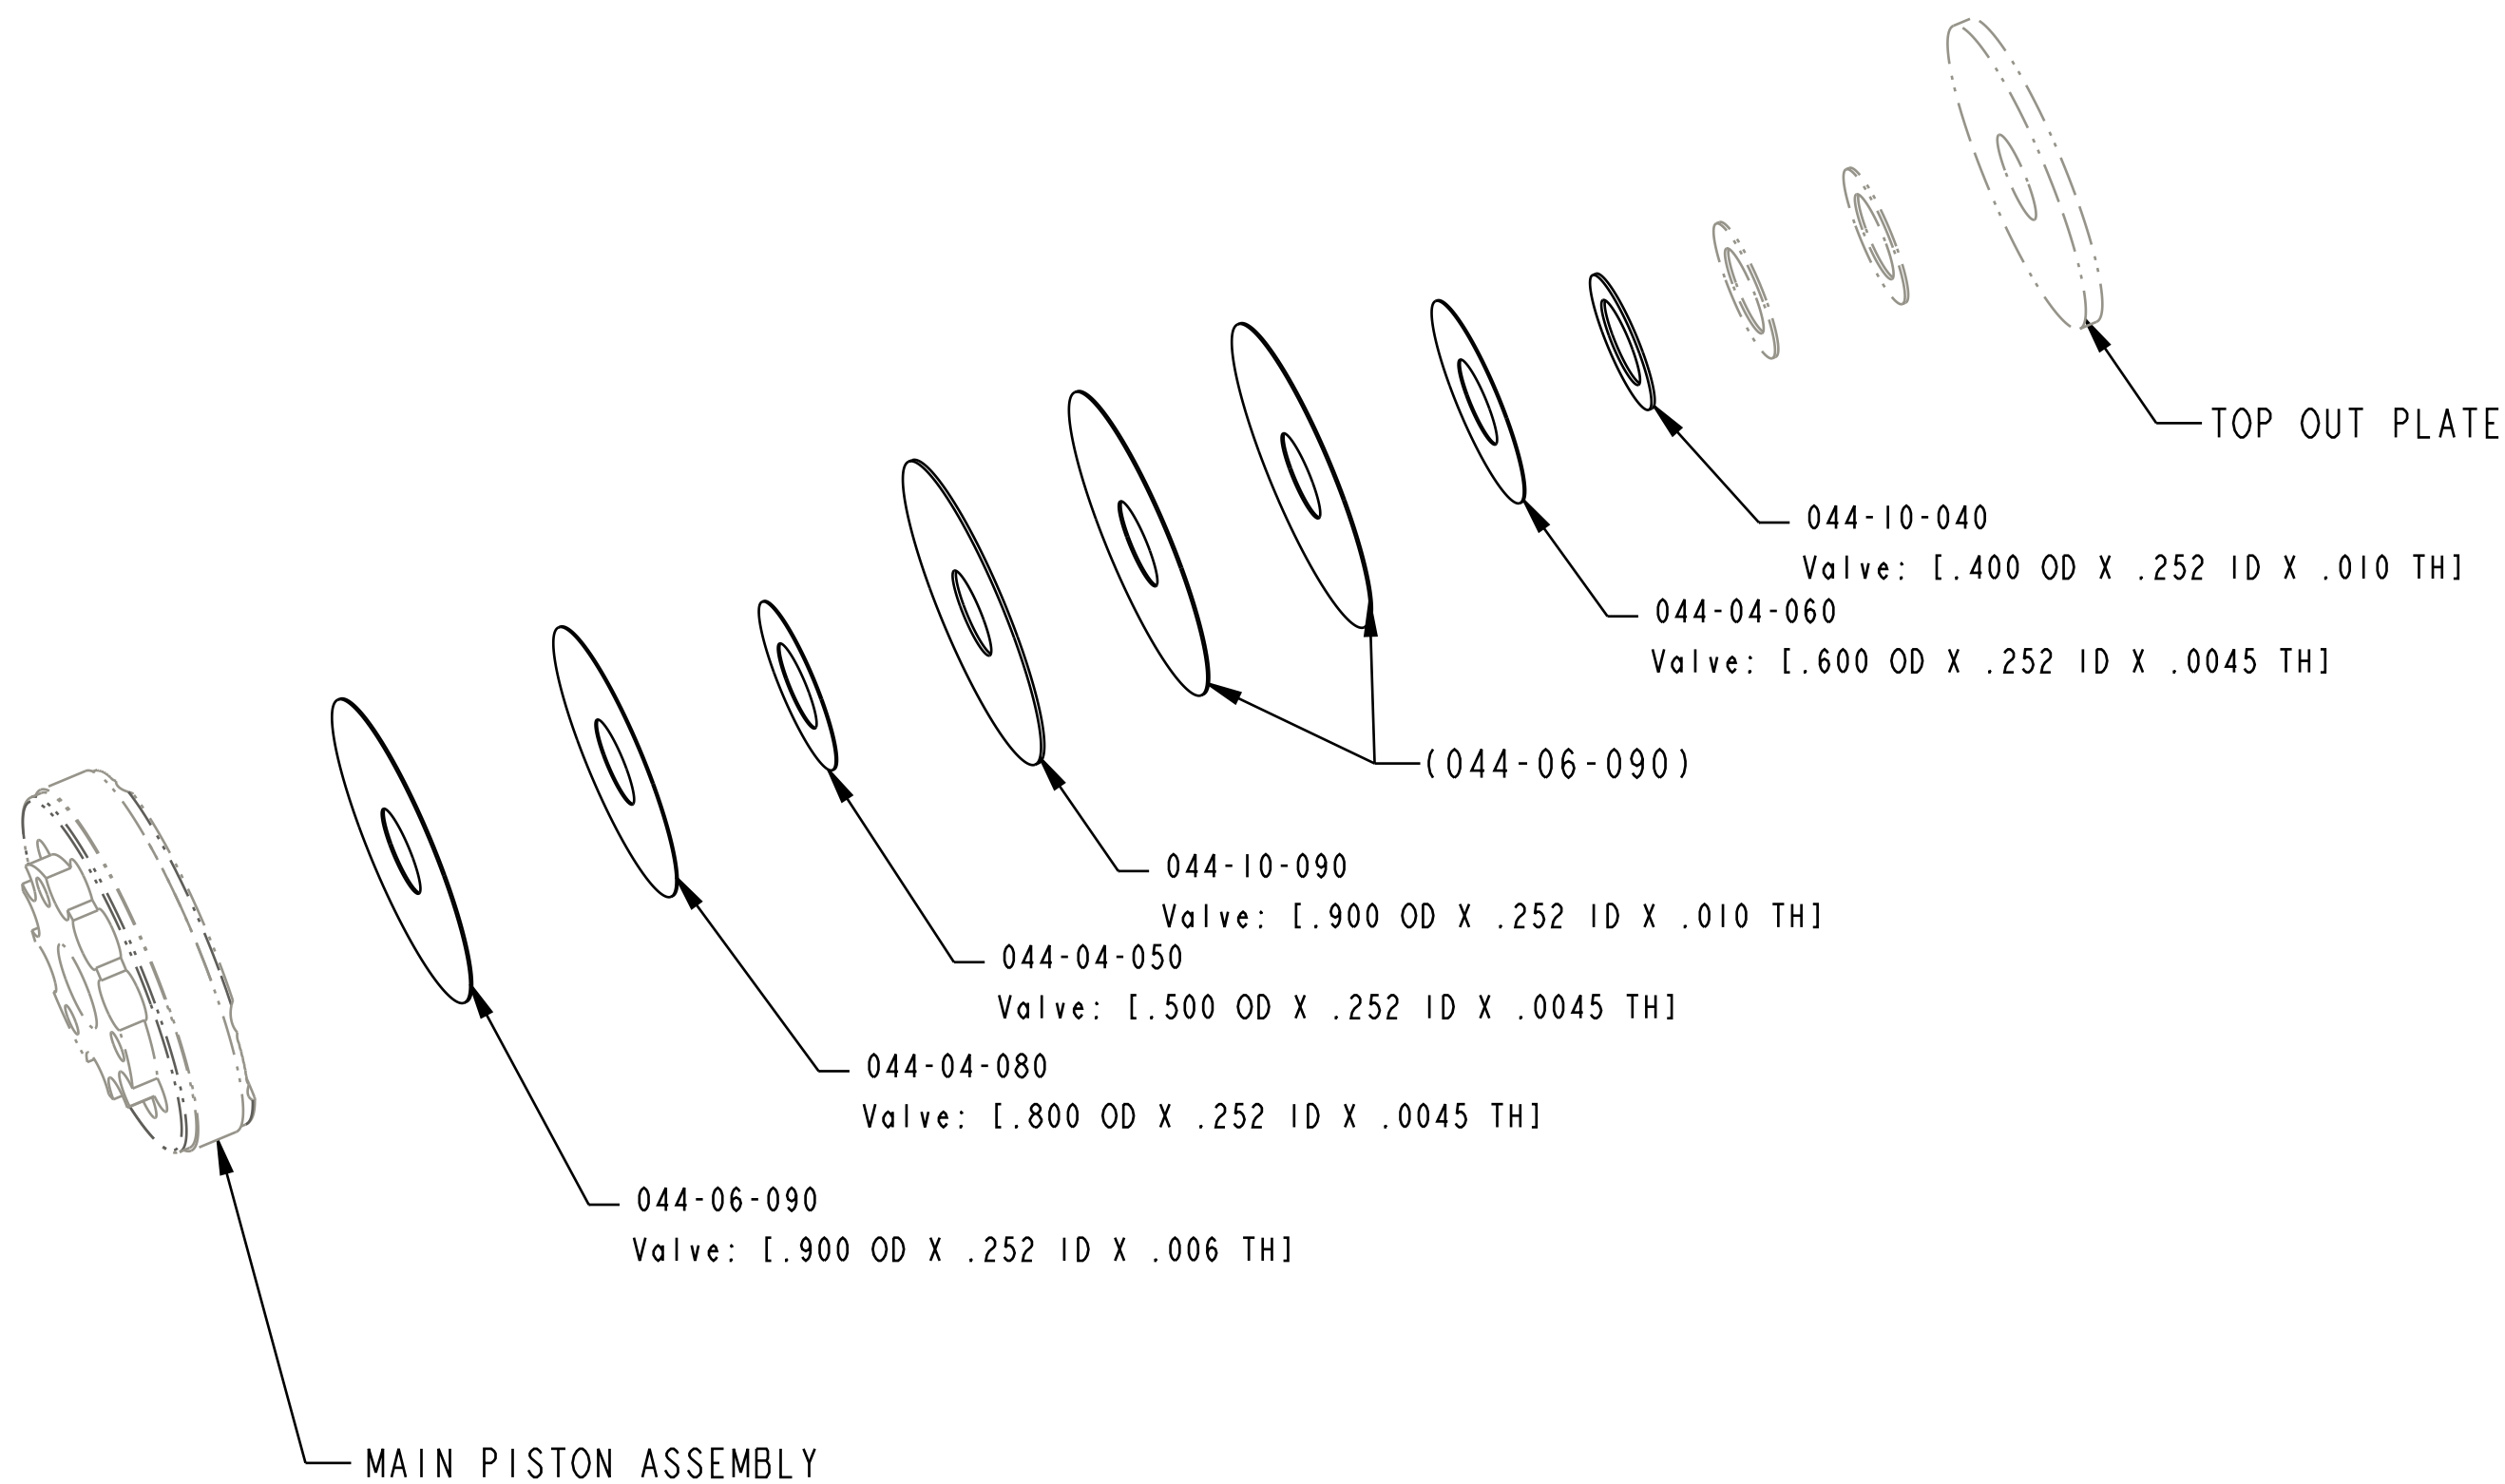

4

3

2

1

STACK HEIGHT $\pm .003$
 $[\pm 0,07]$

CONFIGURATION	STACK HEIGHT
1 SPACER	.052
2 SPACERS	.062
3 SPACERS	.072

SECTION A-A
 SCALE 5:1

		FOX Factory, Inc.	Ph 831-768-1100 Fox 831-768-9312
TITLE		Valve Stack Assy: 2020 VAN/Bomber, Linear Compression, CM	
SIZE	DWG. NO.	805-05-421-KIT	
PLOT SCALE	2:1	SHEET 1 OF 1	